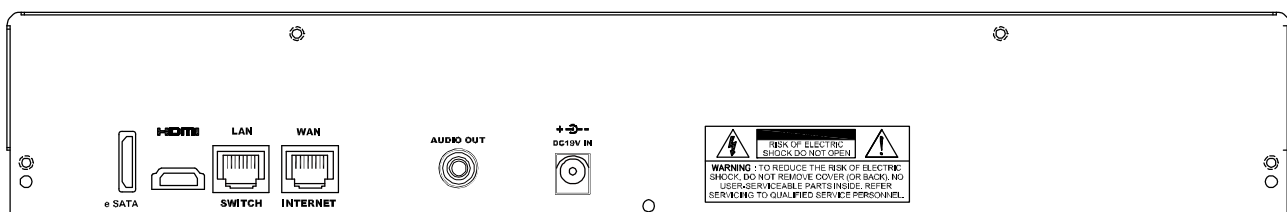

Rear Panel

AVTECH

Specifications

MODEL		AVH312
Hardware		
Video Input	One LAN port (Up to 12 Channels with a 12-port hub)	
Video Output	HDMI	
Video Output Resolution	1920 x 1080	
Audio Output	YES	
HDD Storage**	Up to two 3TB HDDs	
eSATA Port	YES	
USB Ports	Two on the front panel: one for video backup to USB flash drive, and another for NVR control via a USB mouse	
IR Remote Control	YES	
Ethernet	LAN port	1000Mbps
	Internet port	10Mbps / 100Mbps
Software		
Video Compression Format	H.264	
Local / Remote Display Mode	6 / 12CH	
Local / Remote Playback Mode	6CH	
Recording Mode	Manual / Event / Alarm / Schedule	
Recording Throughput****	12CH Mode	Up to 360 IPS @ 720 x 480, 32 Mbps Up to 120 IPS @ 1280 x 720, 32 Mbps <i>* Recording @ 1280 x 1024 or higher is only allowed for CH1</i>
	6CH Mode	Up to 180 IPS @ 720 x 480, 32 Mbps Up to 180 IPS @ 1280 x 720, 32 Mbps Up to 90 IPS @ 1920 x 1080, 32 Mbps
Pre-alarm Recording	YES	
Quick Search	Time / Motion / Alarm	
Security	Multiple user access levels with password	
Remote Access	(1) Internet Explorer on Windows operating system (2) EagleEyes on iPhone, iPad & Android mobile devices	
Max online users	14 person	
General		
Power Source (±10%)	DC 19V / 2.1A	
Operating Temperature	10 ~ 40 (50 ~104)	
Dimensions (mm)**	375(W) × 68(H) × 264.8(D)	
Minimum PC Browsing Requirements	Pentium 4 CPU 1.3 GHz or higher, or equivalent AMD 256 MB RAM AGP graphics card, Direct Draw, 32MB RAM Windows 7, Vista & XP, DirectX 9.0 or later Internet Explorer 7.x or later	
Peripherals	(1) EoC converter; (2) HDMI Extender; (3) Video Server	